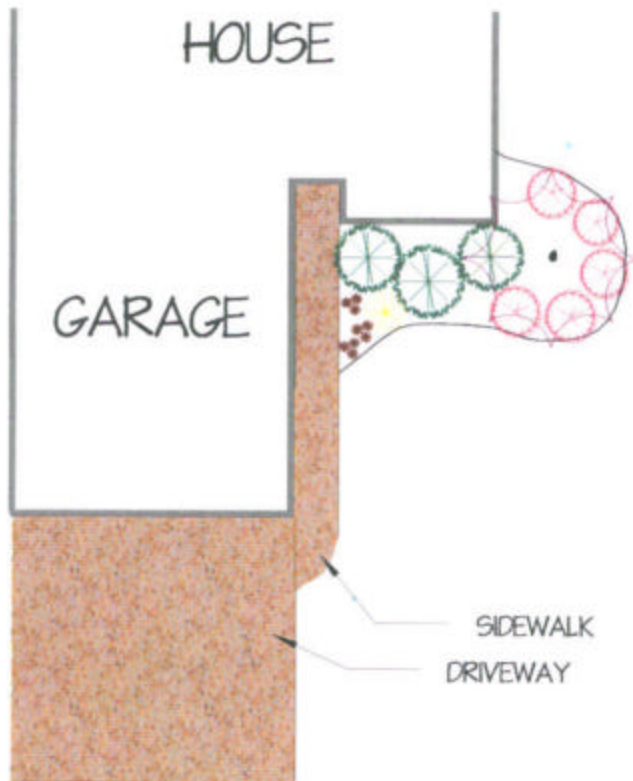

GARAGE-FORWARD HOUSE DESIGN

LEGEND	
COMMON NAME	QTY
FLOWER, PERENNIAL	
✿ CORAL BELLS - PURPLE PALACE	3
★ HOSTA, GOLD STANDARD	1
SHRUB, DECIDUOUS	
⊗ SPIREA, LITTLE PRINCESS	5
SHRUB, EVERGREEN CONIFER	
⊕ YEW, TAUNTON SPREADING	3
TREE, DECIDUOUS	
⊗ PLUM, PRINCESS KAY	1

THIS IS AN INEXPENSIVE WAY TO SPRUCE UP THE FRONT OF THE HOUSE. IT IS NOT A FULL DESIGN.

NORTH ▼

1/4 INCH = 4 FEET

DESIGNED BY:
STACI KALTHOFF